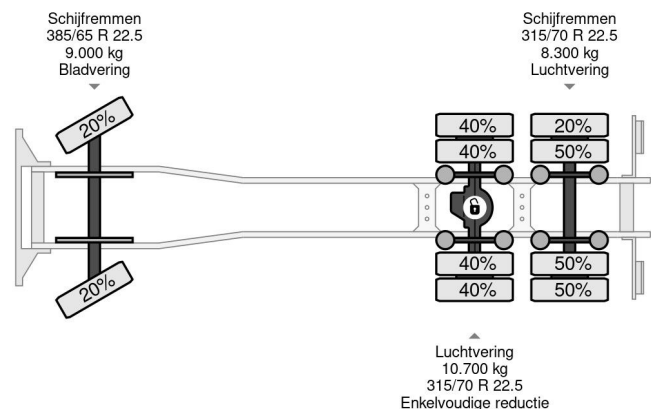

MAN XLX EURO 6 6X2 + FASSI F365 + FLYJIB + REMOTE

COMMON

Price	€ 74.950,- ex VAT
Id	MA197219-K
Make	MAN
Type	XLX EURO 6 6X2 + FASSI F365 + FLYJIB + REMOTE
Year	2014
Mileage	736.784 km
Construction	Crane
Gross weight	26.000 kg
Emissionclass	6

MAN TGX 28.440 XLX EURO 6 6X2 + FASSI F365 + FLYJIB ...

Referentienummer: MA197219-K

PROPERTIES

First registration date	29-04-2014
License plate	68-BXV-9
Fuel	Diesel
Transmission	Manual
Vehicle identification number	WMA89XZZXEW197219
Axle configuration	6x2
Axle count	3
Weight	16.160 kg
Cylinder count	6
Power kw	324
Power hp	441
Wheelbase	495 cm
Load capacity	9.840 kg
Length	740 cm
Width	255 cm