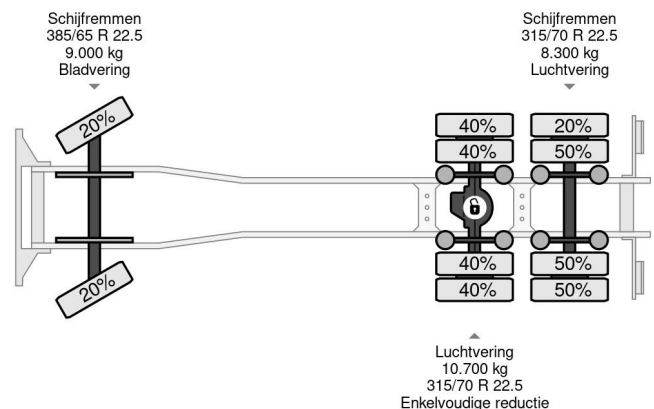

MAN XLX EURO 6 6X2 + FASSI F365 + FLYJIB + REMOTE

COMMON

Price	€ 74.950,- ex VAT
Id	MA197219-K
Make	MAN
Type	XLX EURO 6 6X2 + FASSI F365 + FLYJIB + REMOTE
Year	2014
Mileage	736.784 km
Construction	Crane
Gross weight	26.000 kg
Emissionclass	6

MAN TGX 28.440 XLX EURO 6 6X2 + FASSI F365 + FLYJIB ...

Referentienummer: MA197219-K

PROPERTIES

First registration date	29-04-2014
License plate	68-BXV-9
Fuel	Diesel
Transmission	Manual
Vehicle identification number	WMA89XZZXEW197219
Axle configuration	6x2
Axle count	3
Weight	16.160 kg
Cylinder count	6
Power kw	324
Power hp	441
Wheelbase	495 cm
Load capacity	9.840 kg
Length	740 cm
Width	255 cm