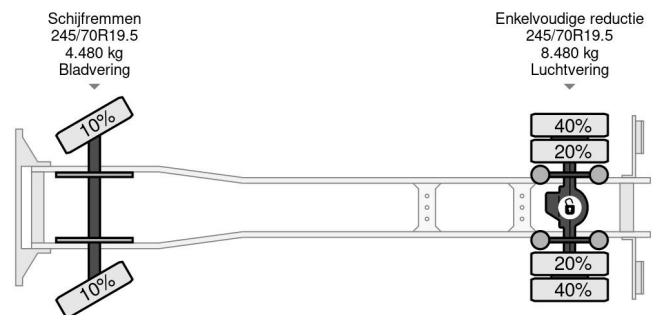

Renault Midlum 240 + TIJHOF 2015 YEAR HANGER 4x2

Referentienummer: RE003019-2