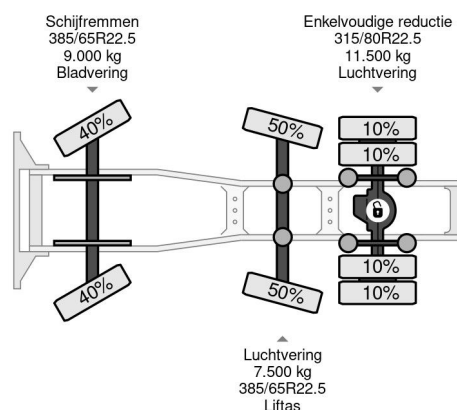

### PROPERTIES

First registration date	01-10-2010
Mot expiry date	12-08-2024
License plate	BX-TD-06
Fuel	Diesel
Transmission	Automatic
Vehicle identification number	WMA24XZZ3BW144829
Axle configuration	6x2
Axle count	3
Weight	8.381 kg
Cylinder count	6
Power kw	324
Power hp	441
Wheelbase	395 cm
Load capacity	18.119 kg
Length	623 cm
Width	250 cm

MAN TGX 26.440 6X2 - EURO 5 + STEERING AXLE

Referentienummer: MA144829-2