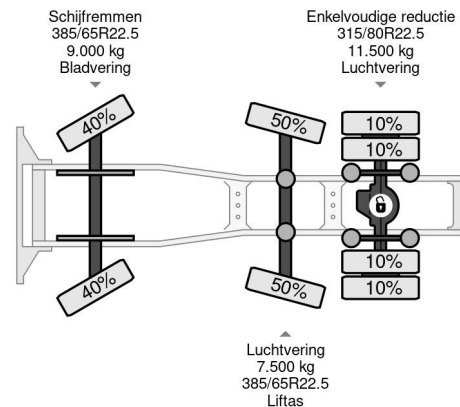

MAN 6X2 - EURO 5 + STEERING AXLE

COMMON

Price	€ 10.950,- ex VAT
Id	MA144829-2
Make	MAN
Type	6X2 - EURO 5 + STEERING AXLE
Year	2010
Mileage	877.244 km
Construction	Standard tractor
Gross weight	26.500 kg
Emissionclass	5

MAN TGX 26.440 6X2 - EURO 5 + STEERING AXLE

Referentienummer: MA144829-2

PROPERTIES

First registration date	01-10-2010
Mot expiry date	12-08-2024
License plate	BX-TD-06
Fuel	Diesel
Transmission	Automatic
Vehicle identification number	WMA24XZZ3BW144829
Axle configuration	6x2
Axle count	3
Weight	8.381 kg
Cylinder count	6
Power kw	324
Power hp	441
Wheelbase	395 cm
Load capacity	18.119 kg
Length	623 cm
Width	250 cm