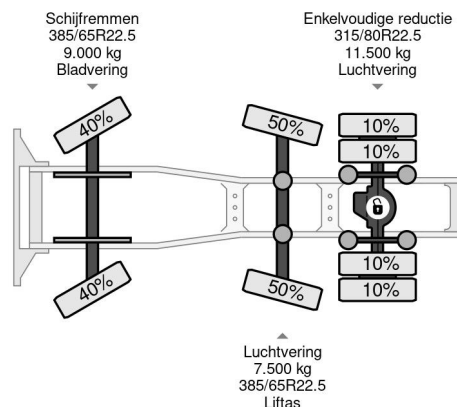

DESCRIPTION

VIDEO AVAILABLE