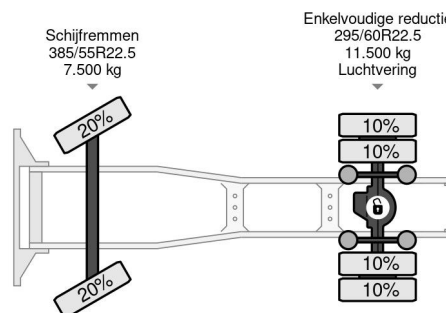

DESCRIPTION

VIDEO AVAILABLE