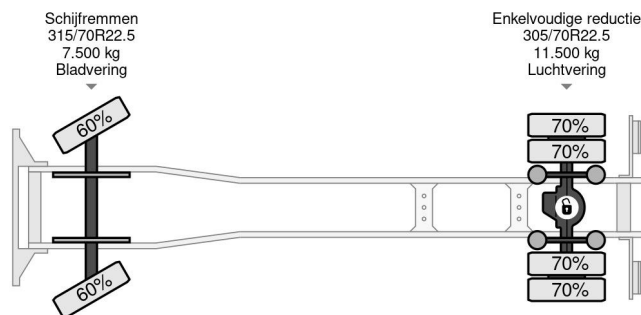

DAF 4X2 PALFINGER PK14002 + REMOTE CONTROL

COMMON

Price	€ 17.950,- ex VAT
Id	DA871066-K
Make	DAF
Type	4X2 PALFINGER PK14002 + REMOTE CONTROL
Year	2010
Mileage	359.990 km
Construction	Crane
Gross weight	20.500 kg
Emissionclass	5

DAF CF 75.250 4X2 PALFINGER PK14002 + REMOTE CON...

Referentienummer: DA871066-K

PROPERTIES

First registration date	08-03-2010
Mot expiry date	08-04-2025
License plate	BX-JZ-88
Fuel	Diesel
Transmission	Automatic
Vehicle identification number	XLRAE75PC0E871066
Axle configuration	4x2
Axle count	2
Weight	10.855 kg
Cylinder count	6
Power kw	188
Power hp	256
Wheelbase	540 cm
Load capacity	9.645 kg
Length	920 cm
Width	255 cm
Lifting height	1.400 cm
Lifting capacity	3.100 kg