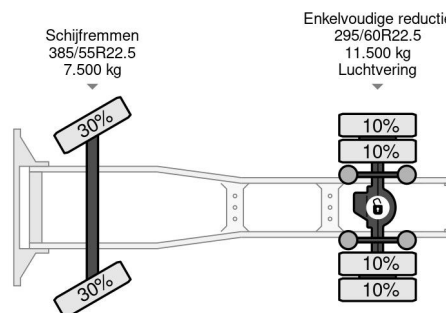

DESCRIPTION

VIDEO AVAILABLE