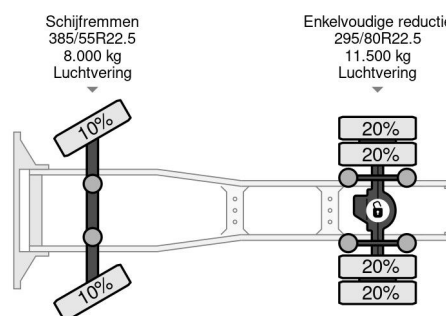

Scania 4X2 EURO 6

COMMON

Price	€ 13.950,- ex VAT
Id	SC354468
Make	Scania
Type	4X2 EURO 6
Year	2014
Mileage	1.241.489 km
Construction	Standard tractor
Gross weight	19.500 kg
Emissionclass	6

PROPERTIES

First registration date	12-06-2014
Mot expiry date	21-06-2024
License plate	31-BDV-4
Fuel	Diesel
Transmission	Automatic
Vehicle identification number	YS2R4X20005354468
Axle configuration	4x2
Axle count	2
Weight	8.064 kg
Cylinder count	6
Power kw	302
Power hp	411
Wheelbase	355 cm
Load capacity	11.436 kg
Length	581 cm
Width	255 cm

Scania R410 4X2 EURO 6

Referentienummer: SC354468

DESCRIPTION

VIDEO AVAILABLE