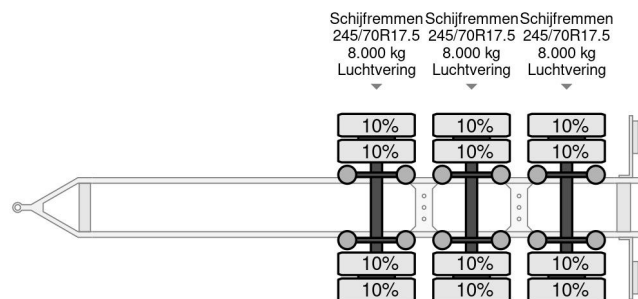

Jumbo DM 240 E 3 AXLE

COMMON

Price	€ 13.950,- ex VAT
Id	JU006016-2
Make	Jumbo
Type	DM 240 E 3 AXLE
Year	2013
Construction	Open body
Gross weight	24.000 kg

PROPERTIES

First registration date	21-10-2013
License plate	90-WK-LX
Vehicle identification number	XL9DM24ZNDA006016
Axle count	3
Weight	6.680 kg
Wheelbase	659 cm
Construction dimensions (l/b/h)	
Load capacity	17.320 kg
Length	951 cm
Width	255 cm

Jumbo DM 240 E 3 AXLE

Referentienummer: JU006016-2

ACCESSORIES

DESCRIPTION

HANGER
JUMBO DM240E
3X SAF AXLE DOUBLE TYRES
245/70R17.5 // 10%
XL9DM24ZNDA006016