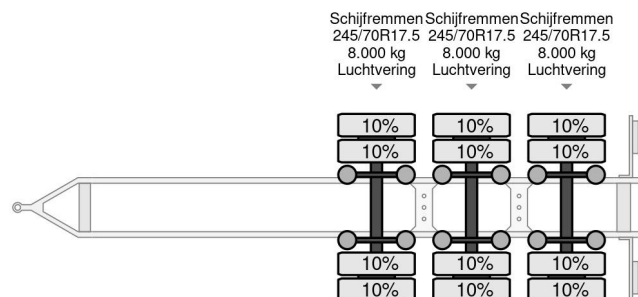

Jumbo DM 240 E 3 AXLE

COMMON

Price	€ 13.950,- ex VAT
Id	JU006016-2
Make	Jumbo
Type	DM 240 E 3 AXLE
Year	2013
Construction	Open body
Gross weight	24.000 kg

PROPERTIES

First registration date	21-10-2013
License plate	90-WK-LX
Vehicle identification number	XL9DM24ZNDA006016
Axle count	3
Weight	6.680 kg
Wheelbase	659 cm
Construction dimensions (l/b/h)	
Load capacity	17.320 kg
Length	951 cm
Width	255 cm

Jumbo DM 240 E 3 AXLE

Referentienummer: JU006016-2

ACCESSORIES

DESCRIPTION

HANGER
JUMBO DM240E
3X SAF AXLE DOUBLE TYRES
245/70R17.5 // 10%
XL9DM24ZNDA006016