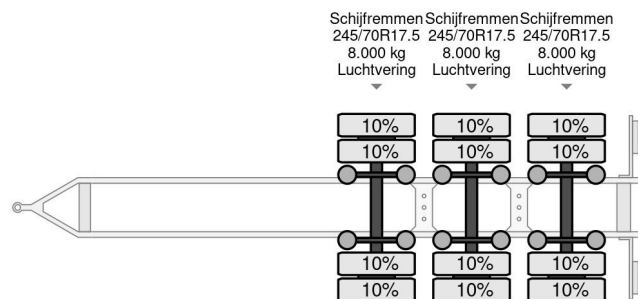

Jumbo DM 240 E 3 AXLE

COMMON

| | |
|--------------|-------------------|
| Price | € 13.950,- ex VAT |
| Id | JU006016-2 |
| Make | Jumbo |
| Type | DM 240 E 3 AXLE |
| Year | 2013 |
| Construction | Open body |
| Gross weight | 24.000 kg |

PROPERTIES

| | |
|---------------------------------|-------------------|
| First registration date | 21-10-2013 |
| License plate | 90-WK-LX |
| Vehicle identification number | XL9DM24ZNDA006016 |
| Axle count | 3 |
| Weight | 6.680 kg |
| Wheelbase | 659 cm |
| Construction dimensions (l/b/h) | |
| Load capacity | 17.320 kg |
| Length | 951 cm |
| Width | 255 cm |

ACCESSORIES

Jumbo DM 240 E 3 AXLE

Referentienummer: JU006016-2

DESCRIPTION

HANGER
JUMBO DM240E
3X SAF AXLE DOUBLE TYRES
245/70R17.5 // 10%
XL9DM24ZNDA006016