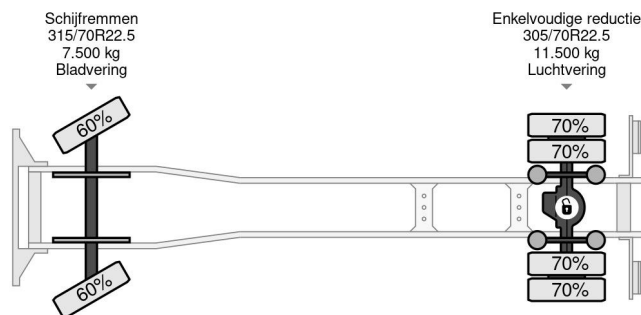

DAF 4X2 PALFINGER PK14002 + REMOTE CONTROL

COMMON

Price	€ 17.950,- ex VAT
Id	DA871066
Make	DAF
Type	4X2 PALFINGER PK14002 + REMOTE CONTROL
Year	2010
Mileage	359.990 km
Construction	Open body
Gross weight	20.500 kg
Emissionclass	5

DAF CF 75.250 4X2 PALFINGER PK14002 + REMOTE CON...

Referentienummer: DA871066

PROPERTIES

First registration date	08-03-2010
Mot expiry date	08-04-2025
License plate	BX-JZ-88
Fuel	Diesel
Transmission	Automatic
Vehicle identification number	XLRAE75PC0E871066
Axle configuration	4x2
Axle count	2
Weight	10.855 kg
Cylinder count	6
Power kw	188
Power hp	256
Wheelbase	540 cm
Construction dimensions (l/b/h)	
Load capacity	9.645 kg
Length	920 cm
Width	255 cm
Lifting height	1.400 cm
Lifting capacity	3.100 kg