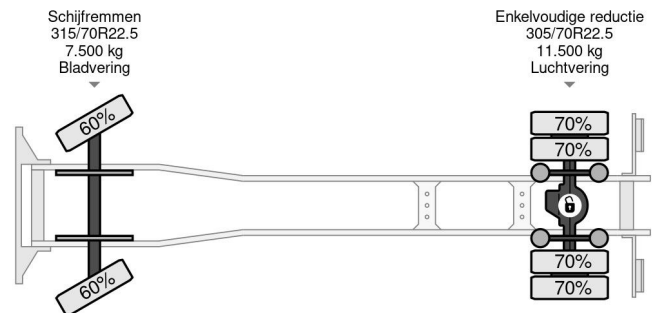

DAF 4X2 PALFINGER PK14002 + REMOTE CONTROL

COMMON

| | |
|---------------|--|
| Price | € 17.950,- ex VAT |
| Id | DA871066 |
| Make | DAF |
| Type | 4X2 PALFINGER PK14002 + REMOTE CONTROL |
| Year | 2010 |
| Mileage | 359.990 km |
| Construction | Open body |
| Gross weight | 20.500 kg |
| Emissionclass | 5 |

DAF CF 75.250 4X2 PALFINGER PK14002 + REMOTE CON...

Referentienummer: DA871066

PROPERTIES

| | |
|---------------------------------|-------------------|
| First registration date | 08-03-2010 |
| Mot expiry date | 08-04-2025 |
| License plate | BX-JZ-88 |
| Fuel | Diesel |
| Transmission | Automatic |
| Vehicle identification number | XLRAE75PC0E871066 |
| Axle configuration | 4x2 |
| Axle count | 2 |
| Weight | 10.855 kg |
| Cylinder count | 6 |
| Power kw | 188 |
| Power hp | 256 |
| Wheelbase | 540 cm |
| Construction dimensions (l/b/h) | |
| Load capacity | 9.645 kg |
| Length | 920 cm |
| Width | 255 cm |
| Lifting height | 1.400 cm |
| Lifting capacity | 3.100 kg |