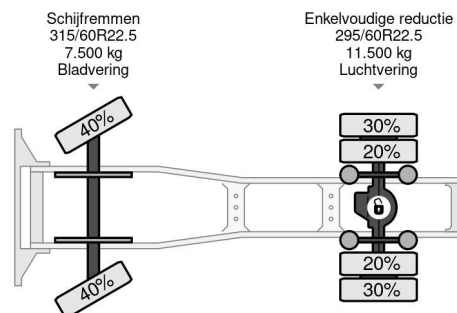

DESCRIPTION

VIDEO AVAILABLE