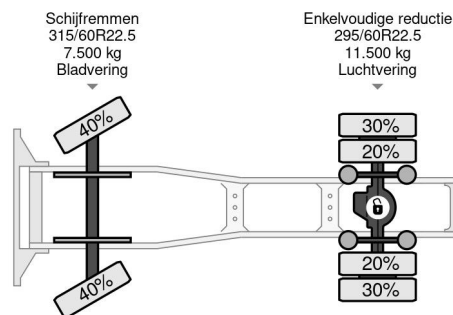

DESCRIPTION

VIDEO AVAILABLE