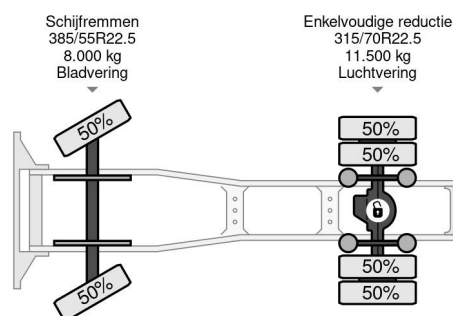

DESCRIPTION

VIDEO AVAILABLE