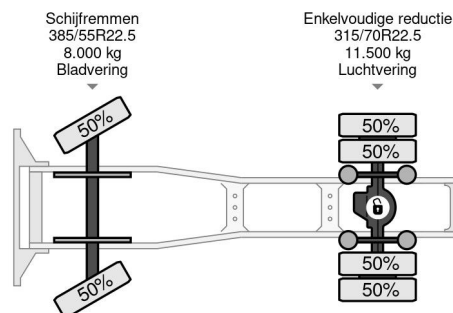

DESCRIPTION

VIDEO AVAILABLE