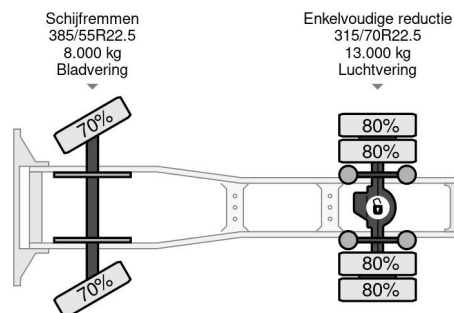

Volvo FH 420 4X2 EURO 6 ONLY 514.022 KM

Referentienummer: VO736612

PROPERTIES

First registration date	21-08-2015
Mot expiry date	21-08-2024
License plate	59-BGG-8
Fuel	Diesel
Transmission	Automatic
Vehicle identification number	YV2RTW0A9FB736612
Axle configuration	4x2
Axle count	2
Weight	7.624 kg
Cylinder count	6
Power kw	315
Power hp	428
Wheelbase	380 cm
Load capacity	13.376 kg
Length	599 cm
Width	254 cm

DESCRIPTION