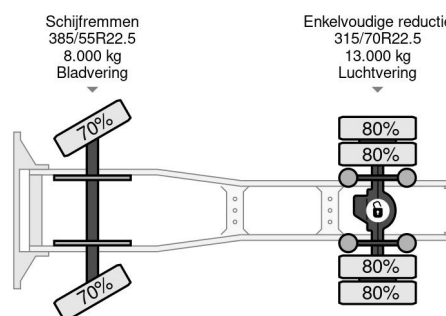

Referentienummer: VO736612