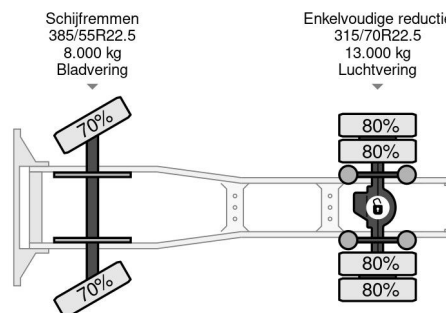

Referentienummer: VO736612