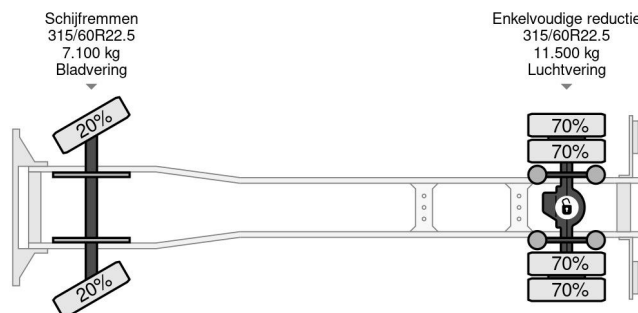

Referentienummer: VO108278