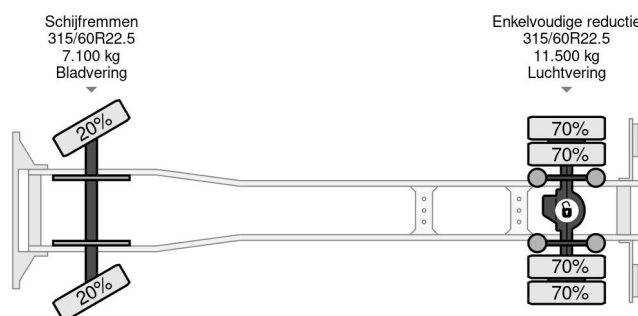

Volvo FL 250 4X2 EURO 6 DHOLLANDIA

Referentienummer: VO108278