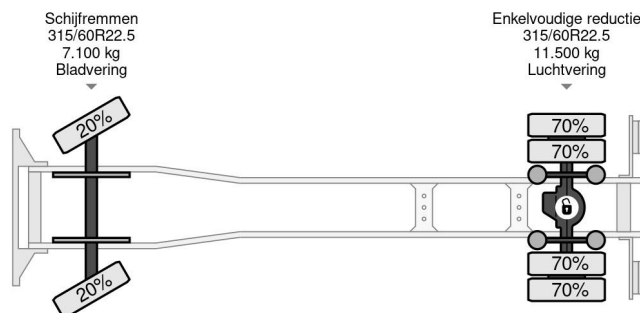

Referentienummer: VO108278