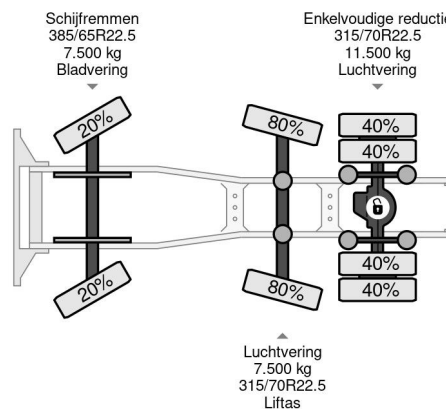

Scania 6X2 EURO 6 + RETARDER + STEERING AXLE

COMMON

Price	€ 22.950,- ex VAT
Id	SC359139
Make	Scania
Type	6X2 EURO 6 + RETARDER + STEERING AXLE
Year	2014
Mileage	916.750 km
Construction	Standard tractor
Gross weight	26.500 kg
Emissionclass	6

Scania R450 6X2 EURO 6 + RETARDER + STEERING AXLE

Referentienummer: SC359139

PROPERTIES

First registration date	17-07-2014
Mot expiry date	17-07-2024
License plate	61-BDX-9
Fuel	Diesel
Transmission	Automatic
Vehicle identification number	YS2R6X20005359139
Axle configuration	6x2
Axle count	3
Weight	9.031 kg
Cylinder count	6
Power kw	331
Power hp	450
Wheelbase	405 cm
Load capacity	17.469 kg
Length	647 cm
Width	255 cm

DESCRIPTION