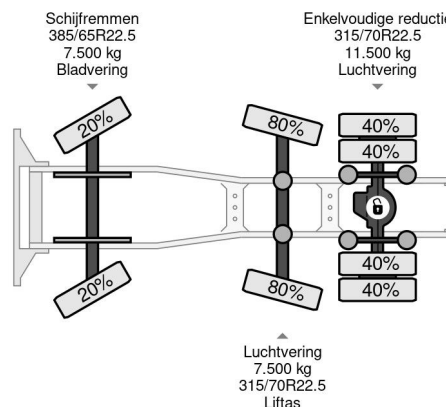

Scania 6X2 EURO 6 + RETARDER + STEERING AXLE

COMMON

Price	€ 21.950,- ex VAT
Id	SC359139
Make	Scania
Type	6X2 EURO 6 + RETARDER + STEERING AXLE
Year	2014
Mileage	916.750 km
Construction	Standard tractor
Gross weight	26.500 kg
Emissionclass	6

Scania R450 6X2 EURO 6 + RETARDER + STEERING AXLE

Referentienummer: SC359139

PROPERTIES

First registration date	17-07-2014
Mot expiry date	17-07-2024
License plate	61-BDX-9
Fuel	Diesel
Transmission	Automatic
Vehicle identification number	YS2R6X20005359139
Axle configuration	6x2
Axle count	3
Weight	9.031 kg
Cylinder count	6
Power kw	331
Power hp	450
Wheelbase	405 cm
Load capacity	17.469 kg
Length	647 cm
Width	255 cm