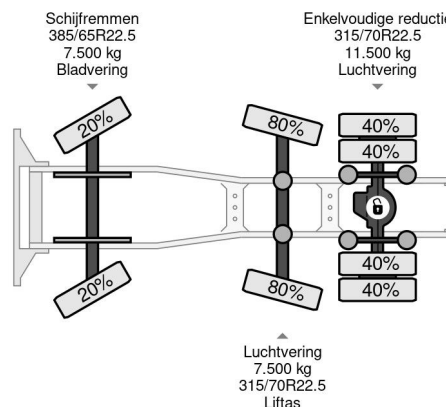

### COMMON

Price	€ 22.950,- ex VAT
Id	SC359139
Make	Scania
Type	6X2 EURO 6 + RETARDER + STEERING AXLE
Year	2014
Mileage	916.750 km
Construction	Standard tractor
Gross weight	26.500 kg
Emissionclass	6

Scania R450 6X2 EURO 6 + RETARDER + STEERING AXLE

### PROPERTIES

First registration date	17-07-2014
Mot expiry date	17-07-2024
License plate	61-BDX-9
Fuel	Diesel
Transmission	Automatic
Vehicle identification number	YS2R6X20005359139
Axle configuration	6x2
Axle count	3
Weight	9.031 kg
Cylinder count	6
Power kw	331
Power hp	450
Wheelbase	405 cm
Load capacity	17.469 kg
Length	647 cm
Width	255 cm