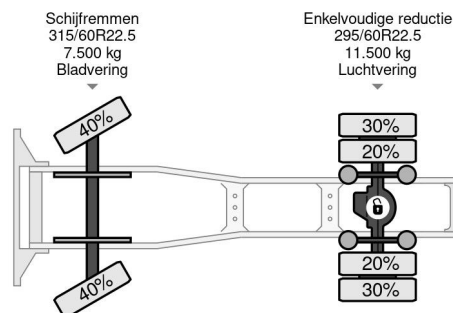

DESCRIPTION

VIDEO AVAILABLE