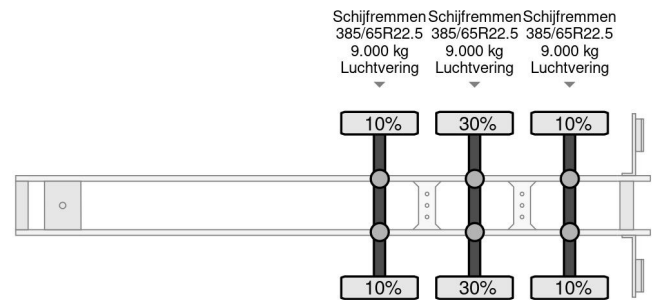

Krone SD // 3X BPW AXLE DISC BRAKES

COMMON

Price	€ 7.950,- ex VAT
Id	KR795848-2
Make	Krone
Type	SD // 3X BPW AXLE DISC BRAKES
Year	2017
Construction	Curtain sided
Gross weight	41.000 kg

PROPERTIES

First registration date	08-11-2017
Mot expiry date	08-11-2024
License plate	OP-92-ZX
Vehicle identification number	WKESD000000795848
Axle count	3
Weight	7.060 kg
Wheelbase	896 cm
Construction dimensions (l/b/h)	
Load capacity	33.940 kg
Length	1.396 cm
Width	255 cm
Height	400 cm

ACCESSORIES

- Anti-lock braking system
- Rear doors

Krone SD // 3X BPW AXLE DISC BRAKES

Referentienummer: KR795848-2

DESCRIPTION