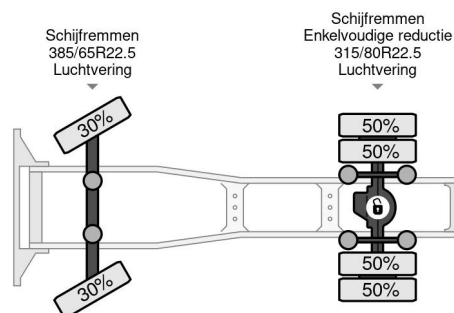

DESCRIPTION

VIDEO AVAILABLE