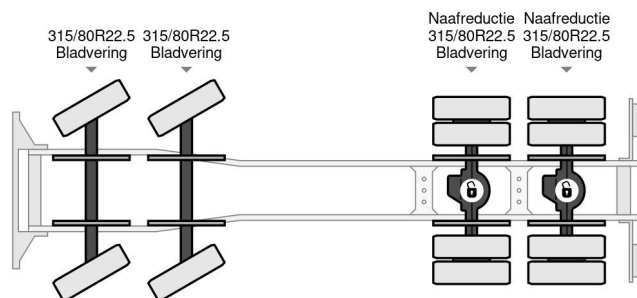

MAN CIFA 10 CBM FULL STEEL MANUAL

COMMON

Price	€ 17.950,- ex VAT
Id	MA354928
Make	MAN
Type	CIFA 10 CBM FULL STEEL MANUAL
Year	2002
Mileage	142.585 km
Construction	Mixer
Emissionclass	3

PROPERTIES

First registration date	01-12-2002
Fuel	Diesel
Transmission	Manual
Vehicle identification number	WMAH36ZZZ3M354928
Axle configuration	8x4
Axle count	4
Power kw	265
Power hp	360
Construction dimensions (l/b/h)	

MAN TG 360 A CIFA 10 CBM FULL STEEL MANUAL

8x4

Referentienummer: MA354928

DESCRIPTION

VIDEO AVAILABLE