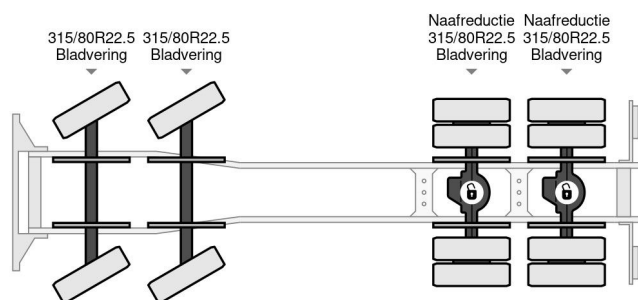

MAN CIFA 10 CBM FULL STEEL MANUAL

COMMON

Price	€ 17.950,- ex VAT
Id	MA354928
Make	MAN
Type	CIFA 10 CBM FULL STEEL MANUAL
Year	2002
Mileage	142.585 km
Construction	Mixer
Emissionclass	3

PROPERTIES

First registration date	01-12-2002
Fuel	Diesel
Transmission	Manual
Vehicle identification number	WMAH36ZZZ3M354928
Axle configuration	8x4
Axle count	4
Power kw	265
Power hp	360
Construction dimensions (l/b/h)	

MAN TG 360 A CIFA 10 CBM FULL STEEL MANUAL

8x4

Referentienummer: MA354928

DESCRIPTION

VIDEO AVAILABLE