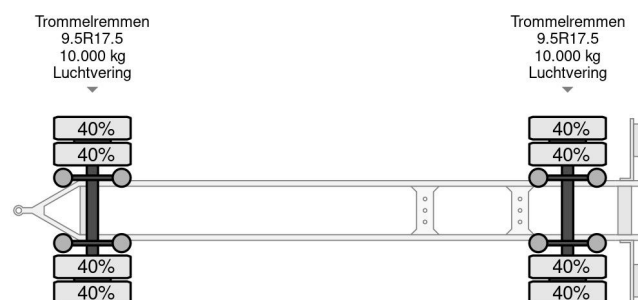

Burg A-2-20 01 /// 2X BPW AXLE FRONT STEERING

Referentienummer: BU041299-2