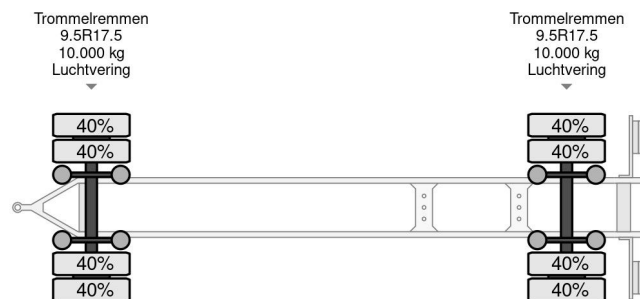

Burg A-2-20 01 /// 2X BPW AXLE FRONT STEERING

Referentienummer: BU041299-2