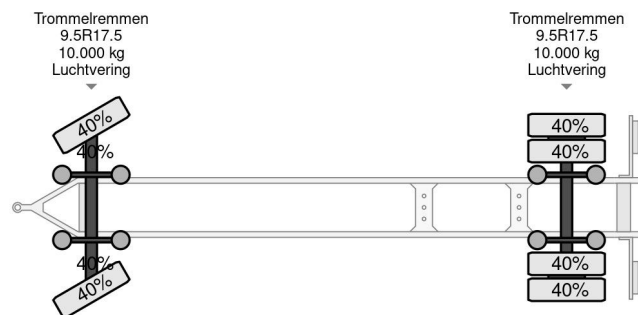

Burg BPA 10-10 ARXXX 2X BPW AXLE

COMMON

Price	€ 1.950,- ex VAT
Id	BU035626-2
Make	Burg
Type	BPA 10-10 ARXXX 2X BPW AXLE
Year	2009
Construction	BDF System
Gross weight	20.000 kg

PROPERTIES

First registration date	27-05-2009
Mot expiry date	14-02-2025
License plate	32-WD-VZ
Vehicle identification number	XLK2A101090035626
Axle count	2
Weight	3.910 kg
Wheelbase	490 cm
Construction dimensions (l/b/h)	
Load capacity	16.090 kg
Length	896 cm
Width	235 cm

ACCESSORIES

Burg BPA 10-10 ARXXX 2X BPW AXLE

Referentienummer: BU035626-2

DESCRIPTION