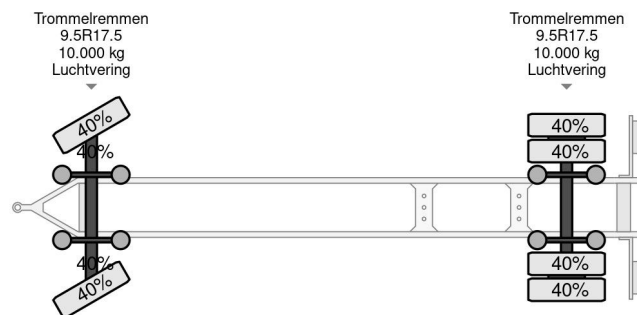

Burg BPA 10-10 ARXXX 2X BPW AXLE

Referentienummer: BU035626-2