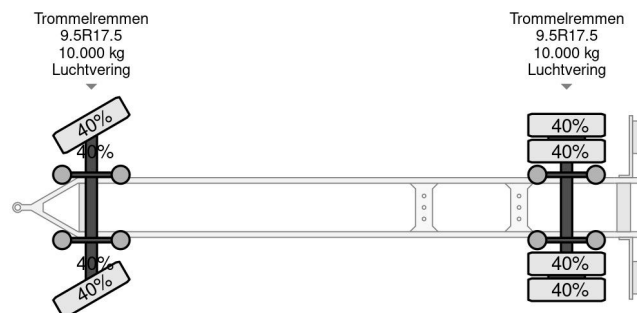

Burg BPA 10-10 ARXXX 2X BPW AXLE

COMMON

Price	€ 1.950,- ex VAT
Id	BU035626-2
Make	Burg
Type	BPA 10-10 ARXXX 2X BPW AXLE
Year	2009
Construction	BDF System
Gross weight	20.000 kg

PROPERTIES

First registration date	27-05-2009
Mot expiry date	14-02-2025
License plate	32-WD-VZ
Vehicle identification number	XLK2A101090035626
Axle count	2
Weight	3.910 kg
Wheelbase	490 cm
Construction dimensions (l/b/h)	
Load capacity	16.090 kg
Length	896 cm
Width	235 cm

Burg BPA 10-10 ARXXX 2X BPW AXLE

Referentienummer: BU035626-2

ACCESSORIES

DESCRIPTION