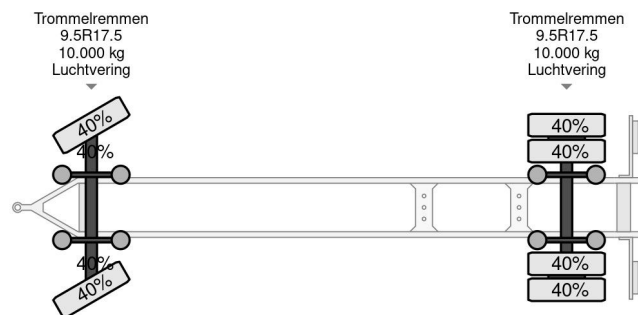

Burg BPA 10-10 ARXXX 2X BPW AXLE

COMMON

Price	€ 1.950,- ex VAT
Id	BU035628-2
Make	Burg
Type	BPA 10-10 ARXXX 2X BPW AXLE
Year	2009
Construction	BDF System
Gross weight	20.000 kg

PROPERTIES

First registration date	20-05-2009
Mot expiry date	22-05-2024
License plate	08-WD-VR
Vehicle identification number	XLK2A101090035628
Axle count	2
Weight	3.910 kg
Wheelbase	490 cm
Construction dimensions (l/b/h)	
Load capacity	16.090 kg
Length	896 cm
Width	235 cm

ACCESSORIES

Burg BPA 10-10 ARXXX 2X BPW AXLE

Referentienummer: BU035628-2

DESCRIPTION