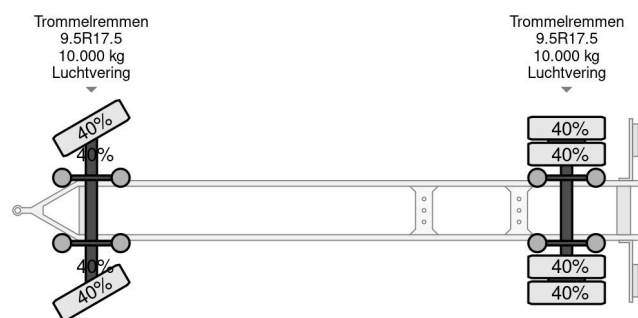

Referentienummer: BU035628-2