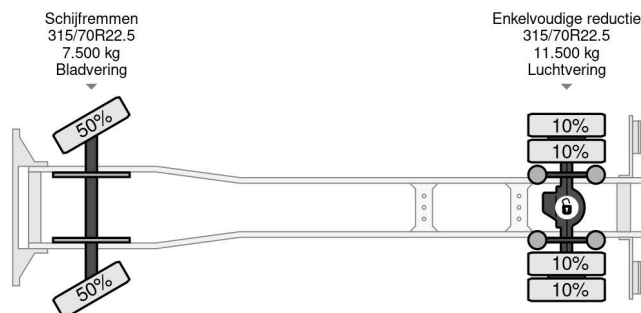

Mercedes-Benz 1924 4X2 EURO 6 BOX DHOLLANDIA

COMMON

Price	€ 29.950,- ex VAT
Id	MB196976
Make	Mercedes-Benz
Type	1924 4X2 EURO 6 BOX DHOLLANDIA
Year	2017
Mileage	452.958 km
Construction	Box body
Gross weight	19.000 kg
Emissionclass	6

Mercedes-Benz Antos 1924 4X2 EURO 6 BOX DHOLLANDIA

Referentienummer: MB196976

PROPERTIES

First registration date	30-10-2017
Mot expiry date	12-11-2024
License plate	60-BKD-1
Fuel	Diesel
Transmission	Automatic
Vehicle identification number	WDB96300310196976
Axle configuration	4x2
Axle count	2
Weight	9.520 kg
Cylinder count	6
Power kw	175
Power hp	238
Wheelbase	550 cm
Construction dimensions (l/b/h)	
Load capacity	9.480 kg
Length	949 cm
Width	255 cm