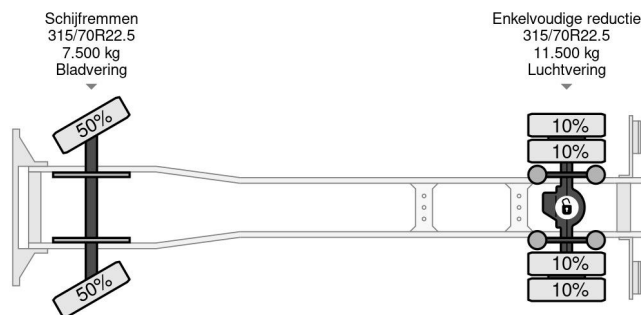

DESCRIPTION

VIDEO AVAILABLE