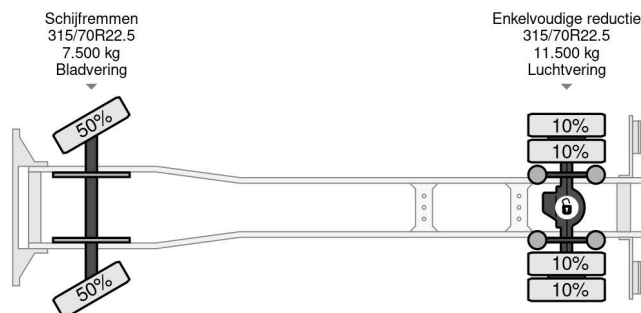

Mercedes-Benz 1924 4X2 EURO 6 BOX DHOLLANDIA

COMMON

Price	€ 27.950,- ex VAT
Id	MB196976
Make	Mercedes-Benz
Type	1924 4X2 EURO 6 BOX DHOLLANDIA
Year	2017
Mileage	452.958 km
Construction	Box body
Gross weight	19.000 kg
Emissionclass	6

Mercedes-Benz Antos 1924 4X2 EURO 6 BOX DHOLLANDIA

Referentienummer: MB196976

PROPERTIES

First registration date	30-10-2017
Mot expiry date	12-11-2024
License plate	60-BKD-1
Fuel	Diesel
Transmission	Automatic
Vehicle identification number	WDB96300310196976
Axle configuration	4x2
Axle count	2
Weight	9.520 kg
Cylinder count	6
Power kw	175
Power hp	238
Wheelbase	550 cm
Construction dimensions (l/b/h)	
Load capacity	9.480 kg
Length	949 cm
Width	255 cm