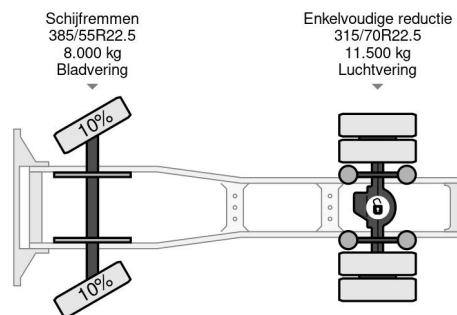

DESCRIPTION

VIDEO AVAILABLE