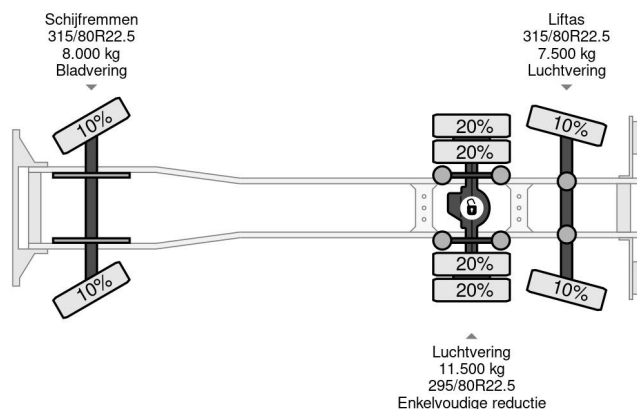

DAF 6X2 EURO 6 + HIAB 166 HI PRO + REMOTE CONTROL + HANGER JUMBO

COMMON

Price	€ 51.950,- ex VAT
Id	DA015419-2
Make	DAF
Type	6X2 EURO 6 + HIAB 166 HI PRO + REMOTE CONTROL + HANGER JUMBO
Year	2013
Mileage	902.063 km
Construction	Open body
Gross weight	27.000 kg
Emissionclass	6

DAF XF 510 6X2 EURO 6 + HIAB 166 HI PRO + REMOTE C...

Referentienummer: DA015419-2

PROPERTIES

First registration date	16-12-2013
Mot expiry date	18-12-2024
License plate	32-BDK-9
Fuel	Diesel
Transmission	Automatic
Vehicle identification number	XLRASH4100G015419
Axle configuration	6x2
Axle count	3
Weight	15.230 kg
Cylinder count	6
Power kw	375
Power hp	510
Wheelbase	645 cm
Construction dimensions (l/b/h)	
Load capacity	11.770 kg
Length	990 cm
Width	255 cm
Lifting capacity	6.200 kg

DESCRIPTION

HANGER
JUMBO DM240E
3X SAF AXLE DOUBLE TYRES
245/70R17.5 // 10%
XL9DM24ZNDA006016

VIDEO AVAILABLE