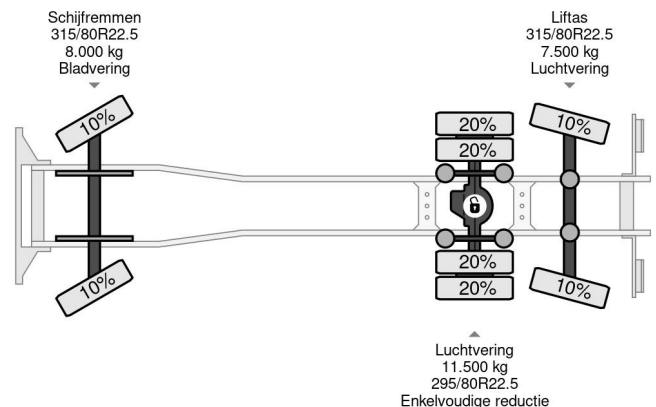

DAF 6X2 EURO 6 + HIAB 166 HI PRO + REMOTE CONTROL + HANGER JUMBO

COMMON

Price	€ 49.950,- ex VAT
Id	DA015419-2
Make	DAF
Type	6X2 EURO 6 + HIAB 166 HI PRO + REMOTE CONTROL + HANGER JUMBO
Year	2013
Mileage	902.063 km
Construction	Open body
Gross weight	27.000 kg
Emissionclass	6

DAF XF 510 6X2 EURO 6 + HIAB 166 HI PRO + REMOTE C...

Referentienummer: DA015419-2

PROPERTIES

First registration date	16-12-2013
Mot expiry date	18-12-2024
License plate	32-BDK-9
Fuel	Diesel
Transmission	Automatic
Vehicle identification number	XLRASH4100G015419
Axle configuration	6x2
Axle count	3
Weight	15.230 kg
Cylinder count	6
Power kw	375
Power hp	510
Wheelbase	645 cm
Construction dimensions (l/b/h)	
Load capacity	11.770 kg
Length	990 cm
Width	255 cm
Lifting capacity	6.200 kg

DESCRIPTION

HANGER
JUMBO DM240E
3X SAF AXLE DOUBLE TYRES
245/70R17.5 // 10%
XL9DM24ZNDA006016

VIDEO AVAILABLE