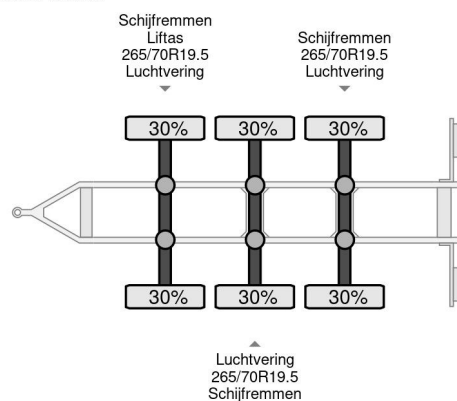

ACCESSORIES

DESCRIPTION

3 AXLE HFR HANGER
23-09-2011
HFHF1069
BPW 265X70X19,5 30%
770 X 250 X 290 CM
UH9KF221125HF1069