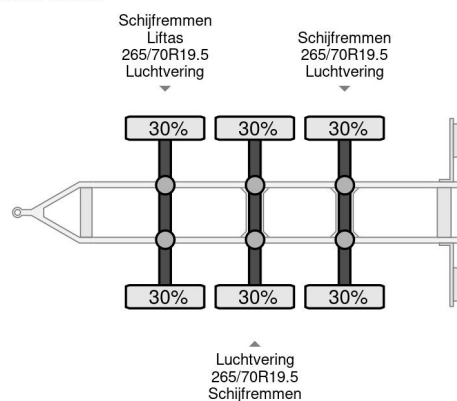

HFR KF22 // 3X BPW AXLE FRONT LIFT AXLE

COMMON

Price	€ 4.950,- ex VAT
Id	HFHF1069-2
Make	HFR
Type	KF22 // 3X BPW AXLE FRONT LIFT AXLE
Year	2011
Construction	Box body
Gross weight	25.000 kg

PROPERTIES

First registration date	23-09-2011
Vehicle identification number	UH9KF221125HF1069
Axle count	3
Weight	7.380 kg
Construction dimensions (l/b/h)	
Load capacity	17.620 kg

HFR KF22 // 3X BPW AXLE FRONT LIFT AXLE

Referentienummer: HFHF1069-2

ACCESSORIES

DESCRIPTION

3 AXLE HFR HANGER
23-09-2011
HFHF1069
BPW 265X70X19,5 30%
770 X 250 X 290 CM
UH9KF221125HF1069