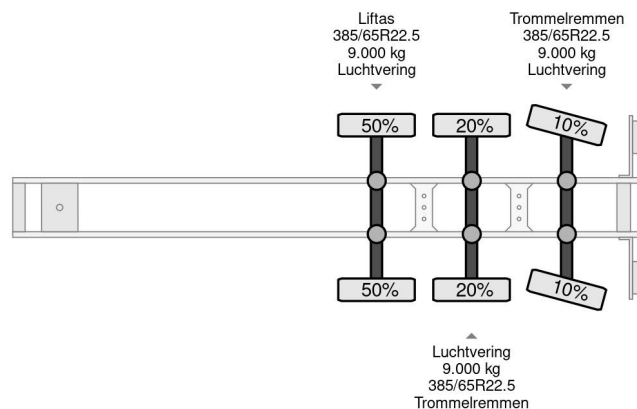

### COMMON

Price	€ 4.950,- ex VAT
Id	VH412739-2
Make	Van Hool
Type	3B2014 3X BPW AXLE LAST AXLE STEERING
Year	2009
Construction	Box body
Gross weight	39.000 kg

### PROPERTIES

First registration date	27-04-2009
License plate	OK-20-RT
Vehicle identification number	YE12B2001ZD412739
Axle count	3
Weight	9.760 kg
Wheelbase	891 cm
Construction dimensions (l/b/h)	
Load capacity	29.240 kg
Length	1.383 cm
Width	255 cm

### ACCESSORIES

- Anti-lock braking system
- Rear doors

Van Hool 3B2014 3X BPW AXLE LAST AXLE STEERING

Referentienummer: VH412739-2