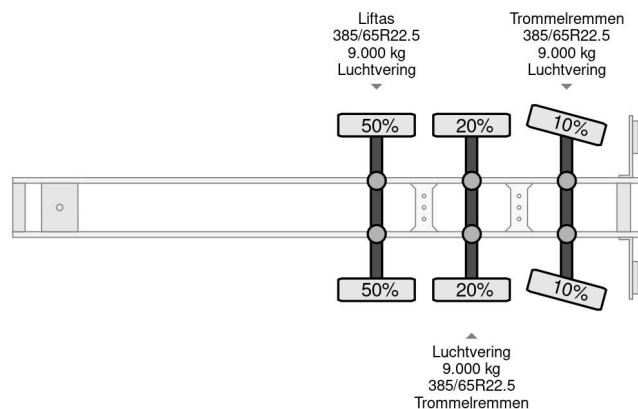

### COMMON

Price	€ 4.950,- ex VAT
Id	VH412739-2
Make	Van Hool
Type	3B2014 3X BPW AXLE LAST AXLE STEERING
Year	2009
Construction	Box body
Gross weight	39.000 kg

### PROPERTIES

First registration date	27-04-2009
License plate	OK-20-RT
Vehicle identification number	YE12B2001ZD412739
Axle count	3
Weight	9.760 kg
Wheelbase	891 cm
Construction dimensions (l/b/h)	
Load capacity	29.240 kg
Length	1.383 cm
Width	255 cm

### ACCESSORIES

- Anti-lock braking system
- Rear doors

Van Hool 3B2014 3X BPW AXLE LAST AXLE STEERING

Referentienummer: VH412739-2